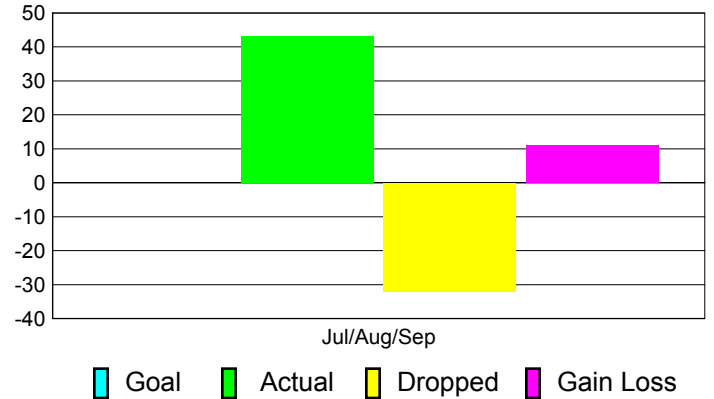

Membership Results 2012-2013

Goal, New, Dropped, Gain/Loss