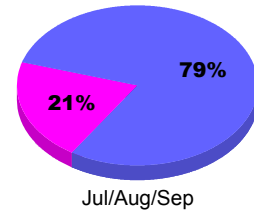

Membership Results
2012-2013

Membership
2011-2012

Month	Net Memb Goal	Actual New Memb	Actual Dropped Memb	Gain/Loss of Memb	Gain/Loss of Memb
Jul/Aug/Sep		43	-32	11	-4
Totals		43	-32	11	-4

Membership Results 2012-2013

Goal, New, Dropped, Gain/Loss

Comparison of Membership Gain/Loss

Current Year Compared to the Previous Year

Gender Comparison 2012-2013

Male Female